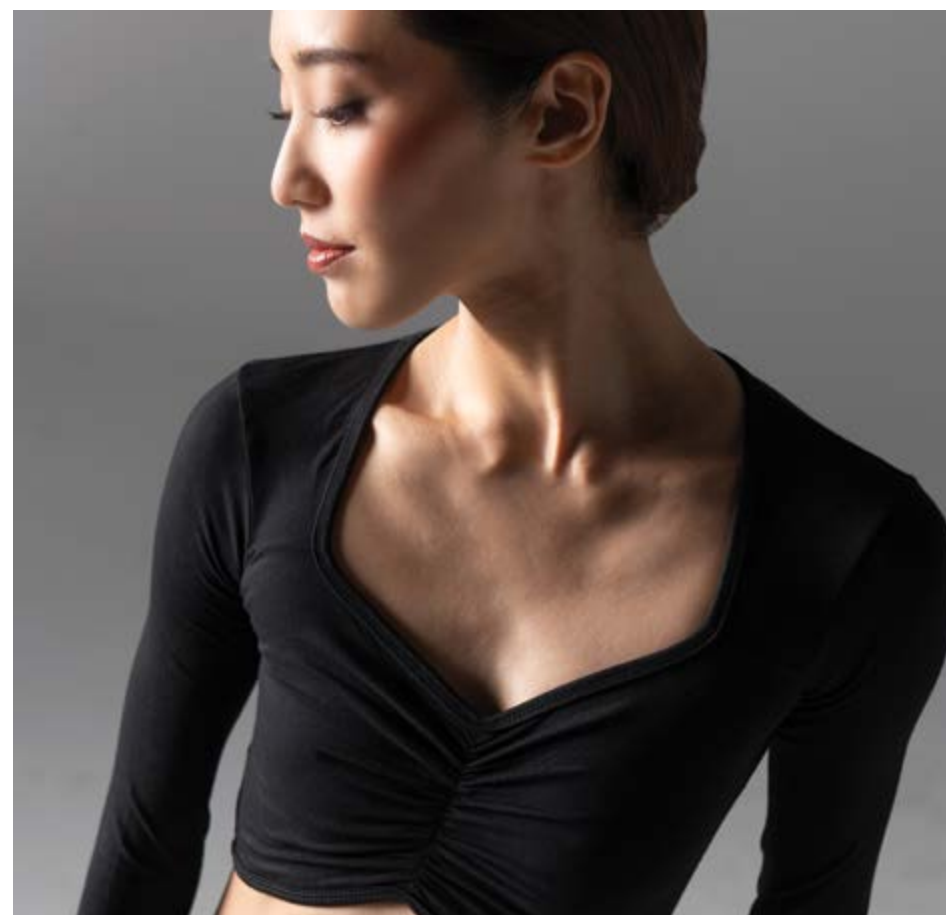

Kimi

Adult 36 > 44
Noir · Nuit

Pictured with Nobu shorts