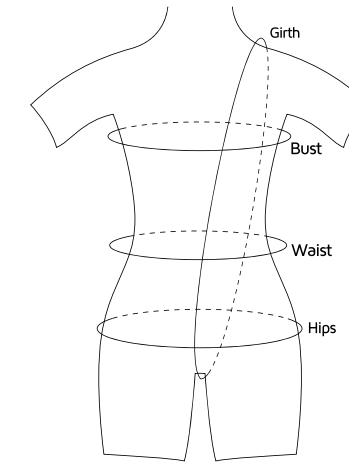

VIA
36 > 44
P. 85

Fontainebleau Collection
Laser Cut Floral Strappy Back Halter Leotard
Matte Lycra with Laser Cut Embroidery and Spaghetti Elastic

Noir 01
Raspberry 104

XENIA
36 > 44
P. 89

Fontainebleau Collection
Camisole Strap Laser Cut Strappy Back Leotard
Matte Lycra with Laser Cut Embroidery and Spaghetti Elastic

Noir 01
Raspberry 104

YUME
36 > 44
P. 175

Bamboo Collection
V-Back Straight Leg Jumpsuit
Lightweight Bamboo

Noir 01
Nuit 62
Bleu Prusse 70

i Color references are merely informative.
Colors may vary slightly depending on material and dying batch.

Size Conversion Chart

This chart shows the nearest international conversion for different countries. Size and fit can vary, so please use this chart as a general guide only.

Ballet Rosa	36	38	40	42	44
USA UK Canada Australia Japan	XS	S	M	L	XL
Italy	40	42	44	46	48
Germany Austria Netherlands Sweden Switzerland	34	36	38	40	42
Portugal Spain France Belgium	14a / 36	38	40	42	44

How to Measure

Bust Wrap the measuring tape around the fullest part of your chest.

Waist Measure around your natural waistline, which is the smallest area of the waist.

Hips Stand with feet together. Keeping tape straight and parallel to the floor, measure around fullest part.

Girth Place a tape measure at the top of the shoulder where a leotard strap sits, then down through the crotch and back to the same shoulder.

Inseam Measure inside the length of your leg from the crotch to bottom of hem.

Ladies cm (inch)

Bust	Waist	Hips	Girth	Size
82-86 (32/34)	60-64 (24/25)	86-92 (34/36)	140 (55)	36
86-92 (34/36)	64-67 (25/26)	92-97 (36/38)	147 (58)	38
92-97 (36/38)	67-72 (27/28)	97-101 (38/40)	152 (60)	40
97-101 (38/40)	73-79 (29/31)	101-106 (40/42)	157 (62)	42
101-106 (40/42)	79-84 (31/33)	106-112 (42/44)	162 (64)	44

Youth cm (inch)

Bust	Waist	Hips	Girth	Size
51-53 (20/21)	48-51 (19/20)	53-58 (21/23)	89-96 (35/38)	4
55-58 (22/23)	53-55 (21/22)	58-63 (23/25)	99-106 (39/42)	6
60-63 (24/25)	53-58 (21/23)	63-68 (25/27)	109-116 (43/46)	8
66-71 (26/28)	58-63 (23/25)	68-73 (27/29)	117-126 (47/50)	10
73-78 (29/31)	66-71 (26/28)	76-81 (30/32)	117-126 (50/53)	12

These charts should be used as a general fitting guide only. Size availability and individual sizing may vary by style.

Washing Instructions by Material

MATERIAL	COMPOSITION	INSTRUCTIONS
Microfiber	90% Polyamide · 10% Elastane	
Matte Lycra	80% Polyamide · 20% Elastane	
Stretch Mesh	94% Polyamide · 6% Elastane	
Lace	84% Polyamide · 16% Elastane	
Stretch Bamboo	90% Bamboo Rayon · 10% Elastane	
Lightweight Bamboo	100% Bamboo Rayon	
Printed Mesh	94% Polyester · 6% Elastane	

Wash and Special Care

Garments featuring embellishment or embroidery should be handled with extra care. The brand will not be held liable for any damages caused by excessive or inappropriate usage.

Keeping your Ballet Rosa products in good shape depends solely upon your care. Each material has different quality standards. Please respect the wash care labels and the care instructions stated above.

Hand wash in cold water · Use mild detergent
Do not iron · Do not tumble dry · Allow to dry flat

Intense sweating combined with the high temperature of the body over long periods could have negative effects and cause discoloration.