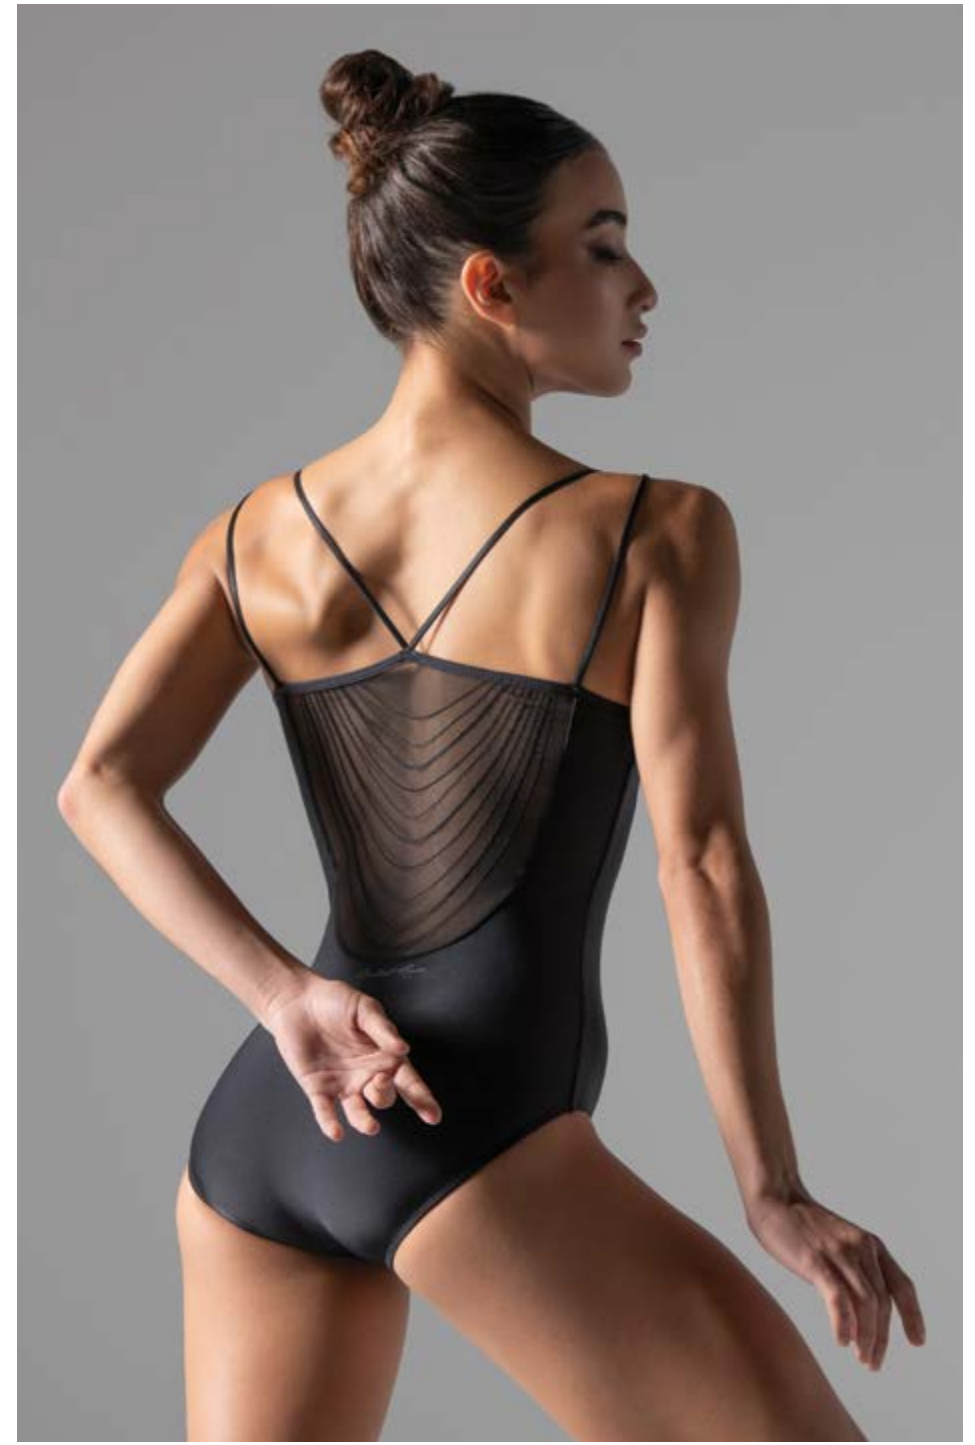

Pictured with Adèle leotards

FONTAINEBLEAU

Chic Refinement

Katherine wearing Pinot in Noir

Chaucer

Adult 36 > 44
Noir

Rainier
Adult 36 > 44
Noir

Pinot
Adult 36 > 44
Noir