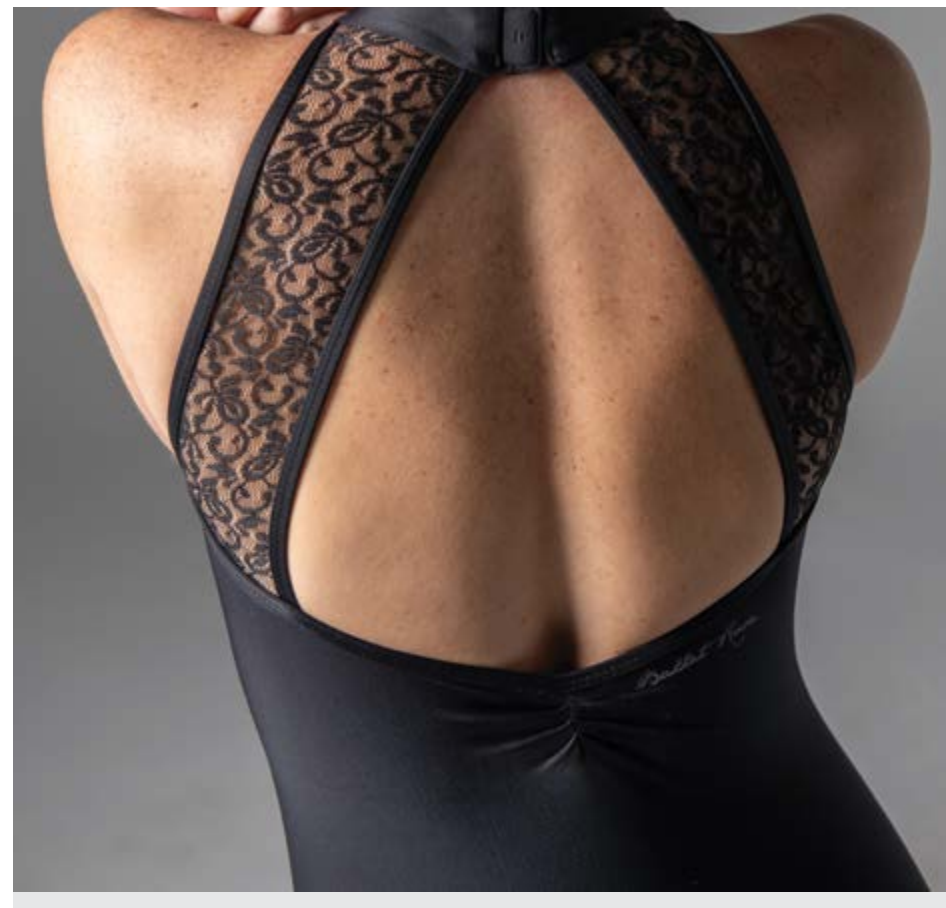

Sophisticated Glamour

Katherine wearing Bohème in Noir

Jourdain

Adult 36 - 44 ✕ Youth 10 and 12
Noir

Bohème

Adult 36 - 44 & Youth 10 and 12
Noir

Chanel

Adult 36 - 44 ✕ Youth 10 and 12
 Bordeaux · Noir · Royal