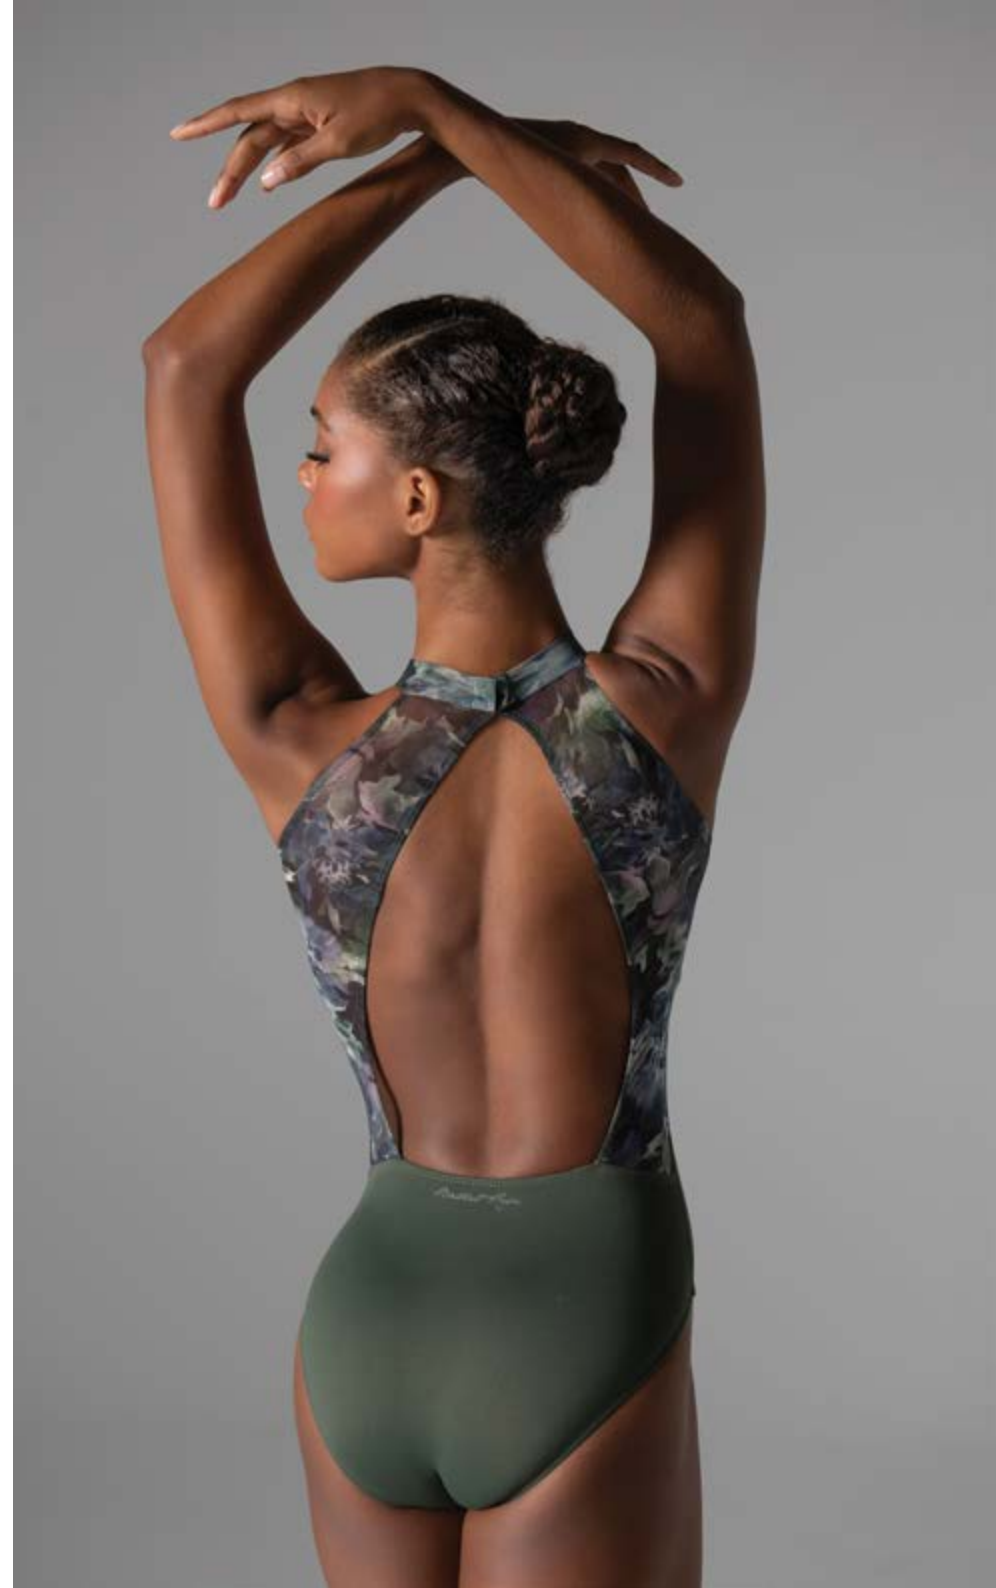

Sophie wearing Hazel in Aquarelle with Olive

Cartier

Adult 36 - 44
 Aquarelle with Olive · Aquarelle with Viola · Aquarelle with Noir

Levron

Adult 36 > 44

Aquarelle with Viola · Aquarelle with Olive · Aquarelle with Noir