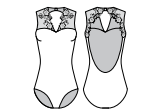

Autriche Collection
V-Neck Open Back Leotard
Matte Lycra with Austrian Lace Embroidered Mesh

Bordeaux 26
Sedona 107
Noir 01
Marine 07
Royal 16