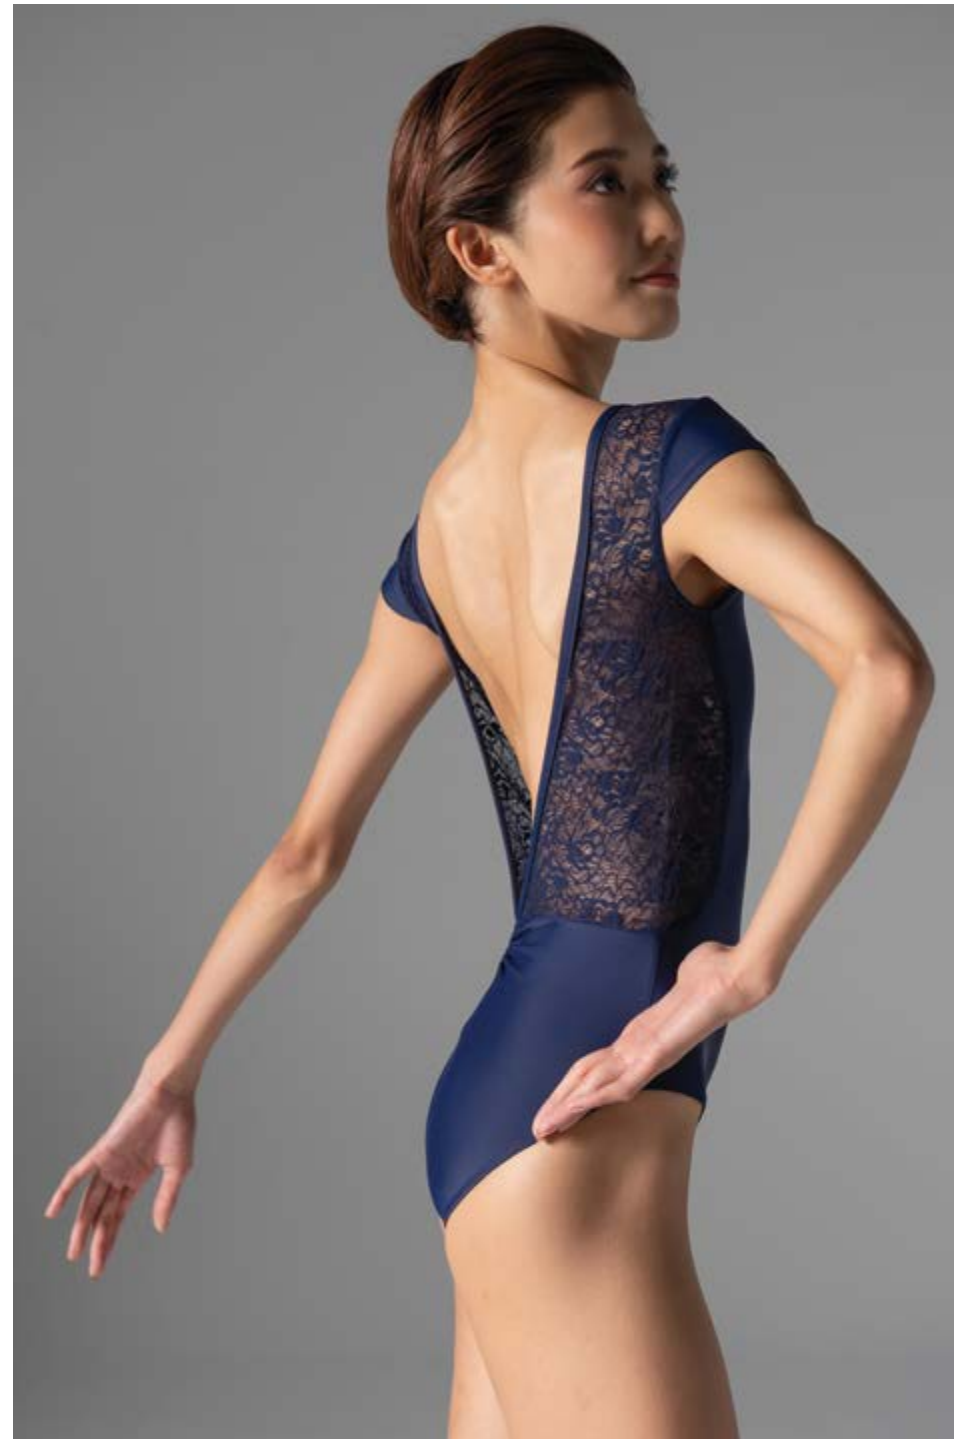

Maeva

Adult 36 > 44 ✕ Youth 10 and 12
Café au Lait · Noir · Olive · Wild Rose · Marine · Gris