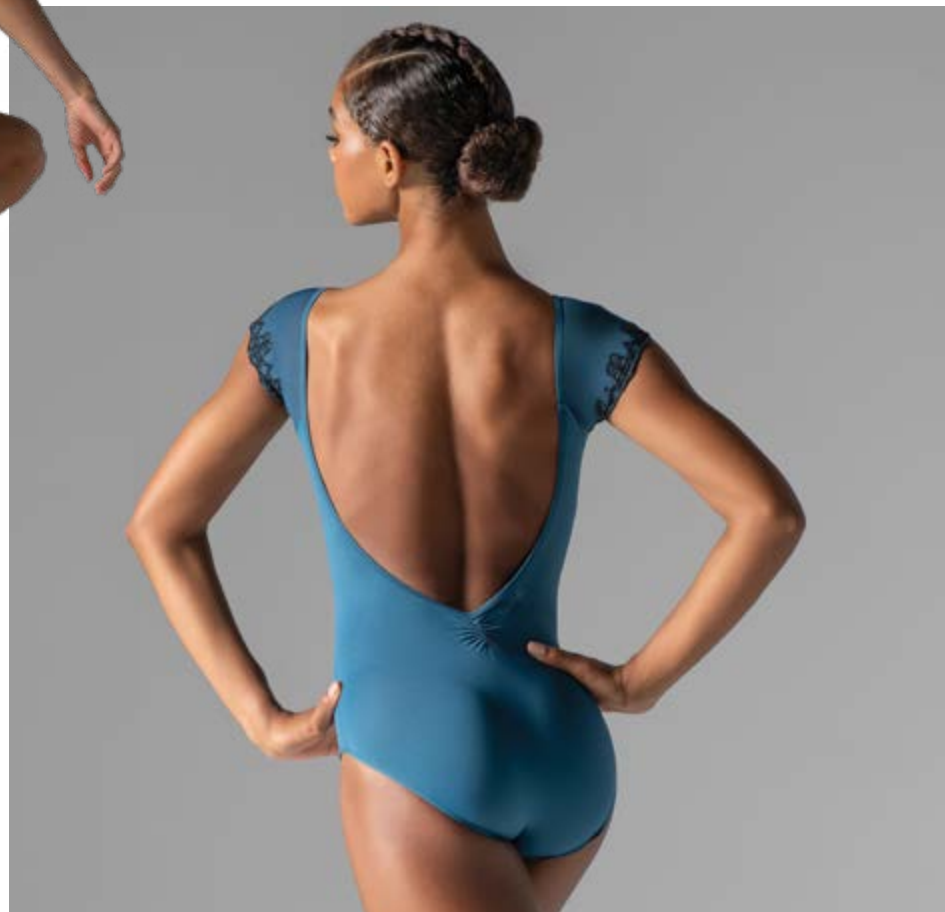

Skirt

Ivy

Adult 36/38 · 40/42 ✕ Youth 8/10 · 12/14
Noir · Encre Bleu · Medium Orchid

Pictured with Denise leotards

DENTELLE

Delicate Artistry

Salomé wearing Caprice in Café au Lait

Caprice