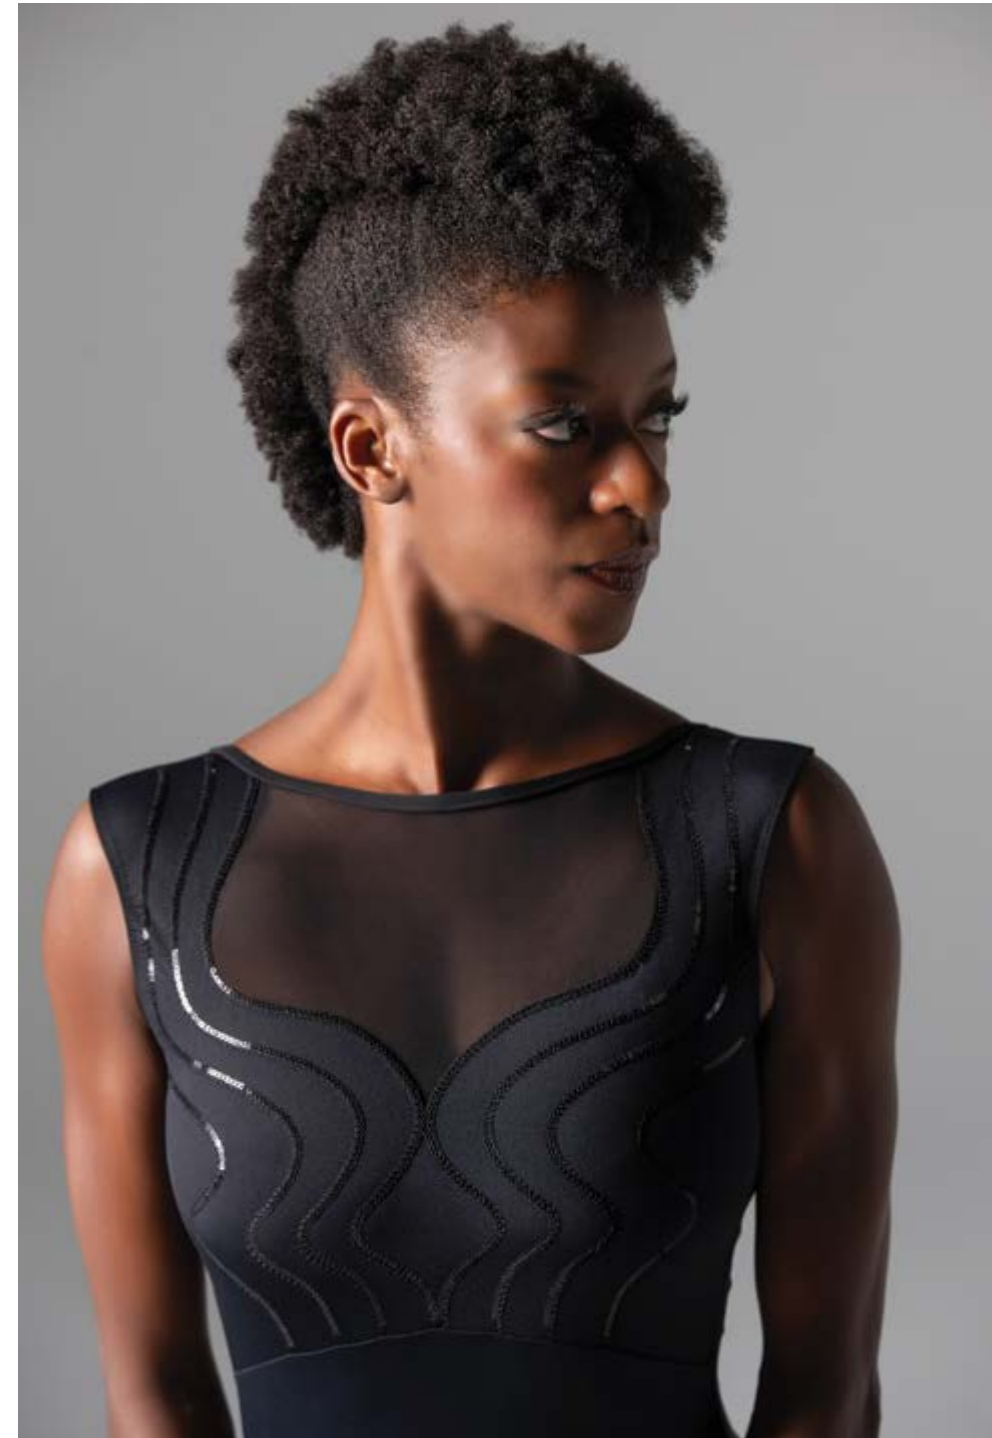

Acadia
Adult 36 > 44
Noir

Avignon
Adult 36 > 44
Noir