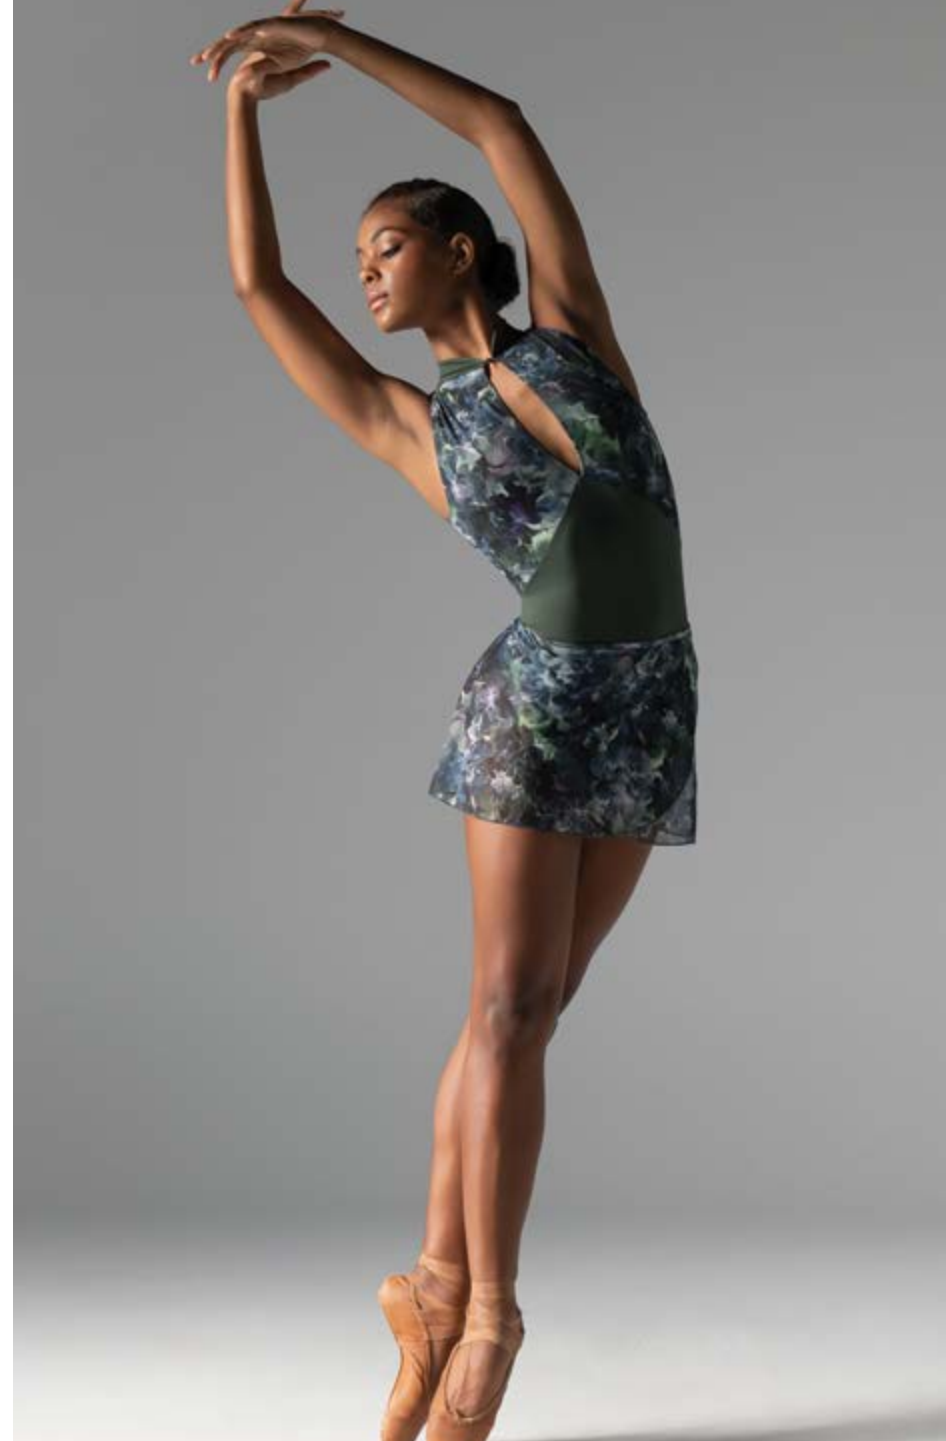

Valentina

Adult 36 > 44
Aquarelle with Olive · Aquarelle with Noir · Aquarelle with Viola

Top

Imogen

Adult 36 > 44
Aquarelle

Pictured with Kayla Leotards

Skirt
Danica
Adult 36/38 · 40/42
Aquarelle

Pictured with Hazel leotards