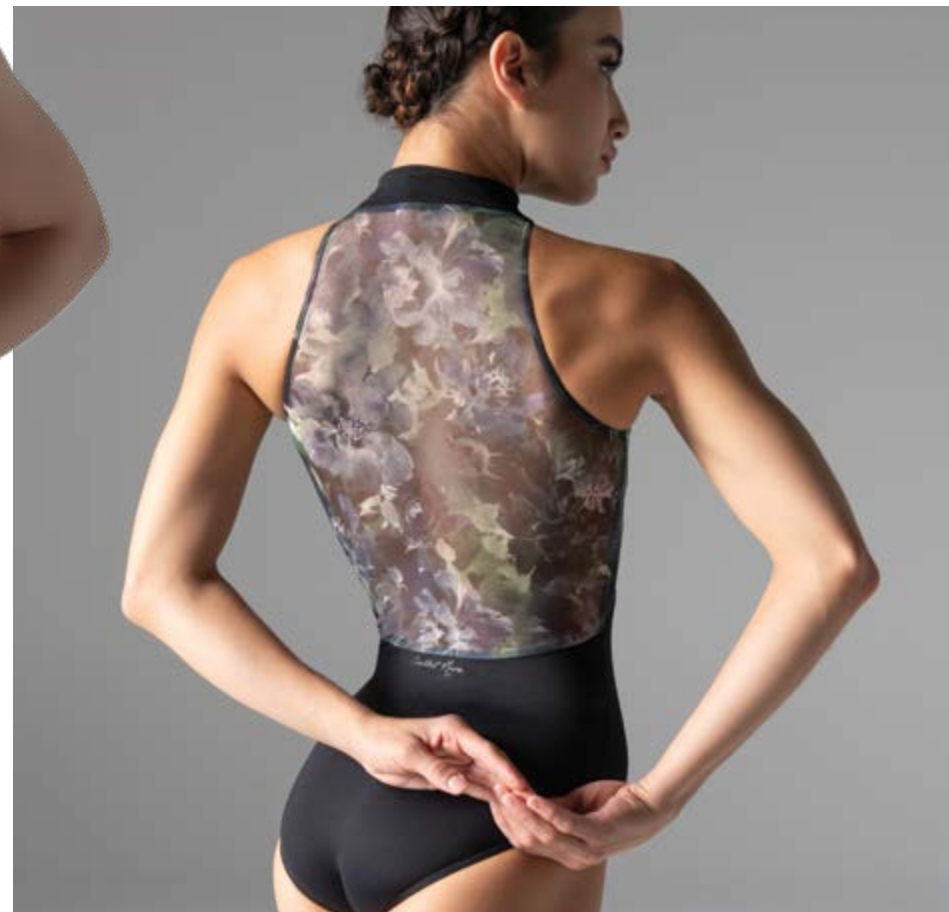

Hazel

Adult 36 > 44

Aquarelle with Olive · Aquarelle with Noir · Aquarelle with Viola