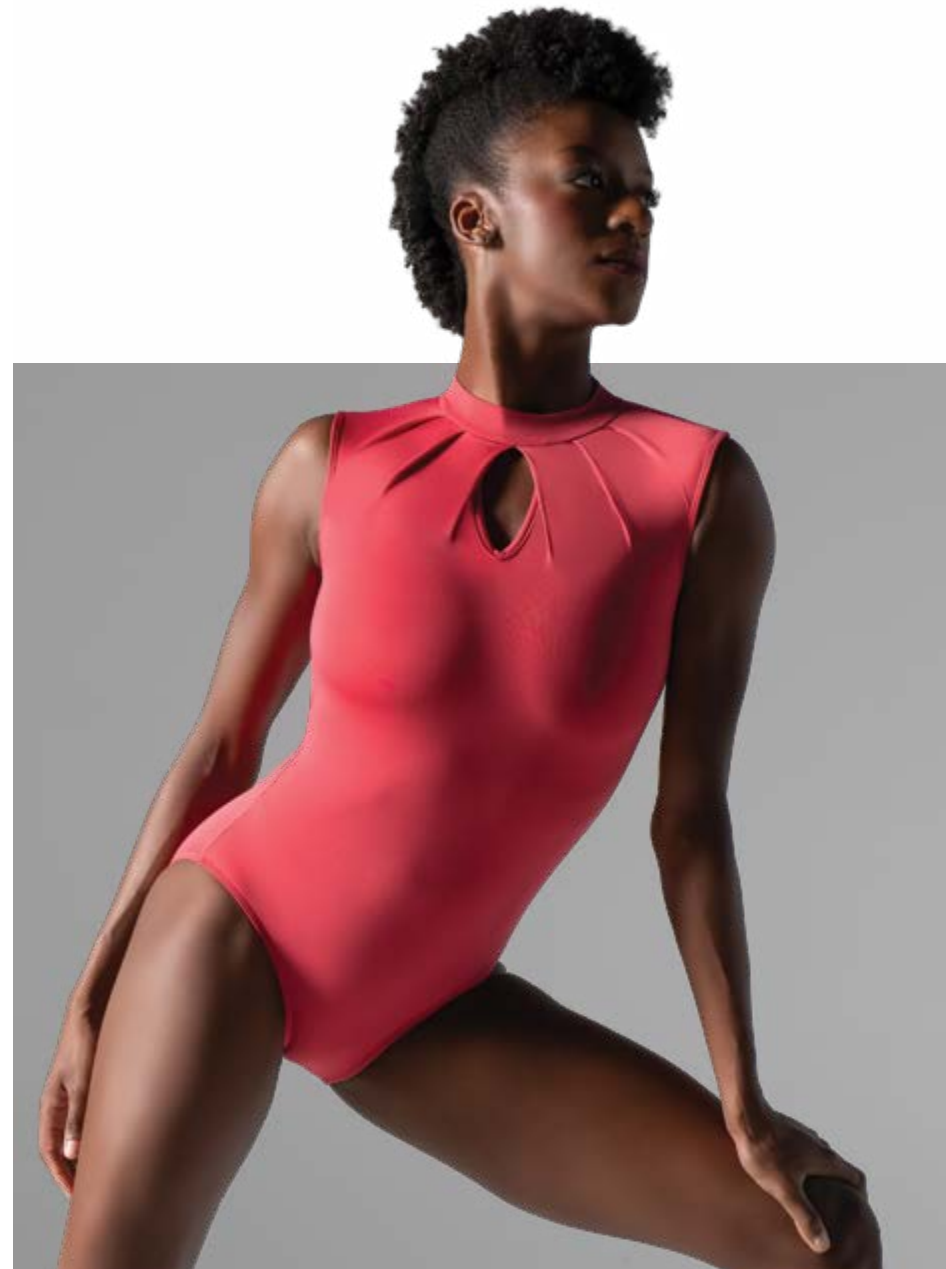

Celestine

Adult 36 - 44 ✕ Youth 10 and 12
Available in 16 colors. Please see index.

Pictured colors (left to right): Poppy · Encre Bleu · Café au Lait

Audrey

Adult 36 > 44 □ Youth 10 and 12
 Available in 16 colors. Please see index.