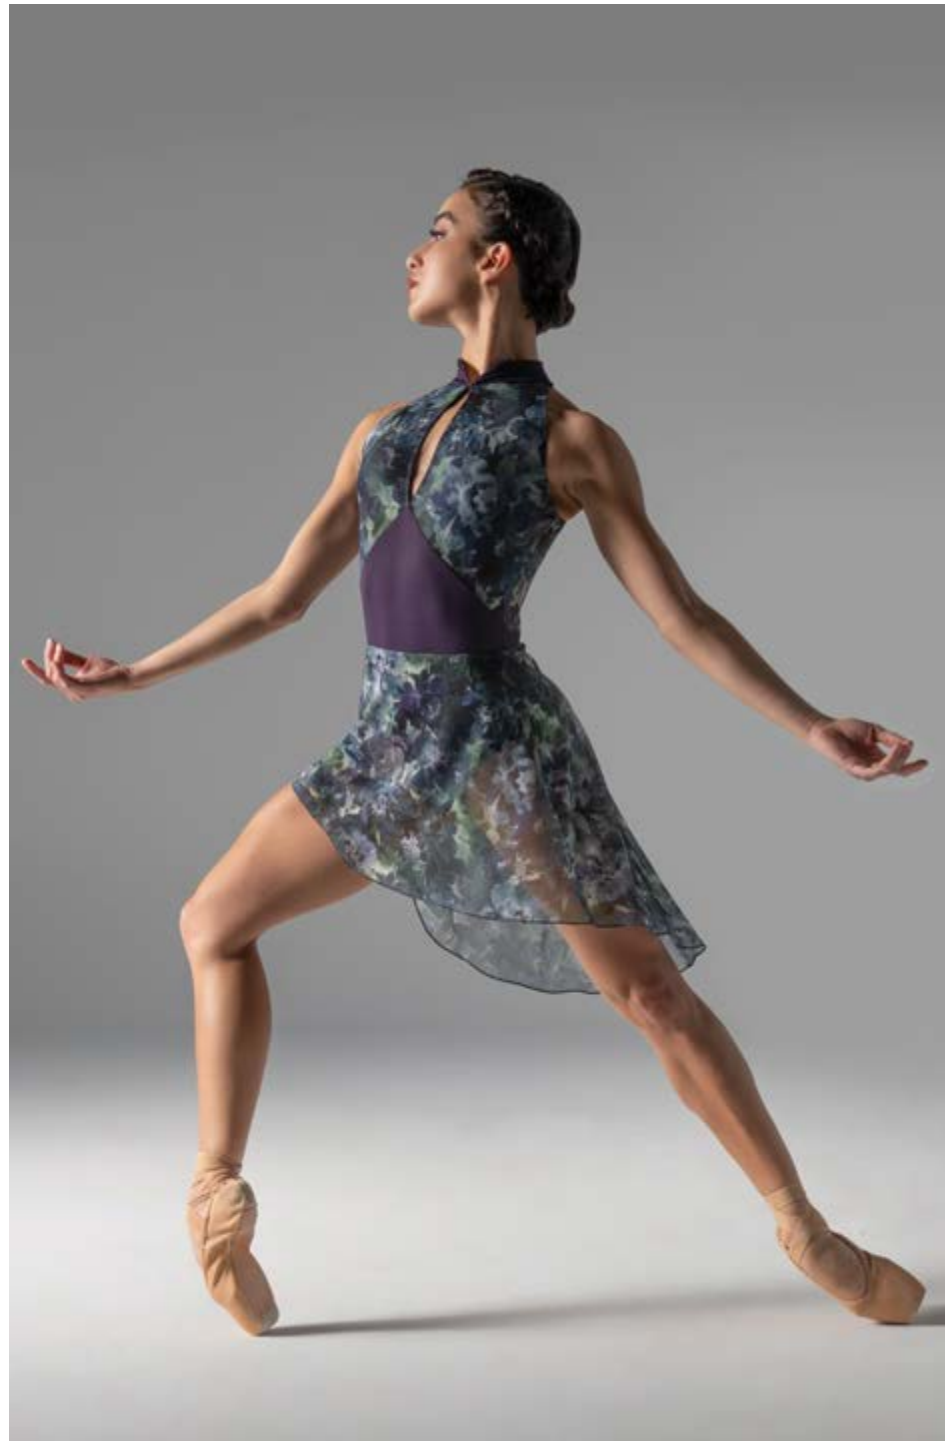

Valentina

Adult 36 > 44
Aquarelle with Olive · Aquarelle with Noir · Aquarelle with Viola

Top

Imogen

Adult 36 > 44
Aquarelle

Pictured with Kayla Leotards

Skirt
Danica
Adult 36/38 · 40/42
Aquarelle

Pictured with Hazel leotards