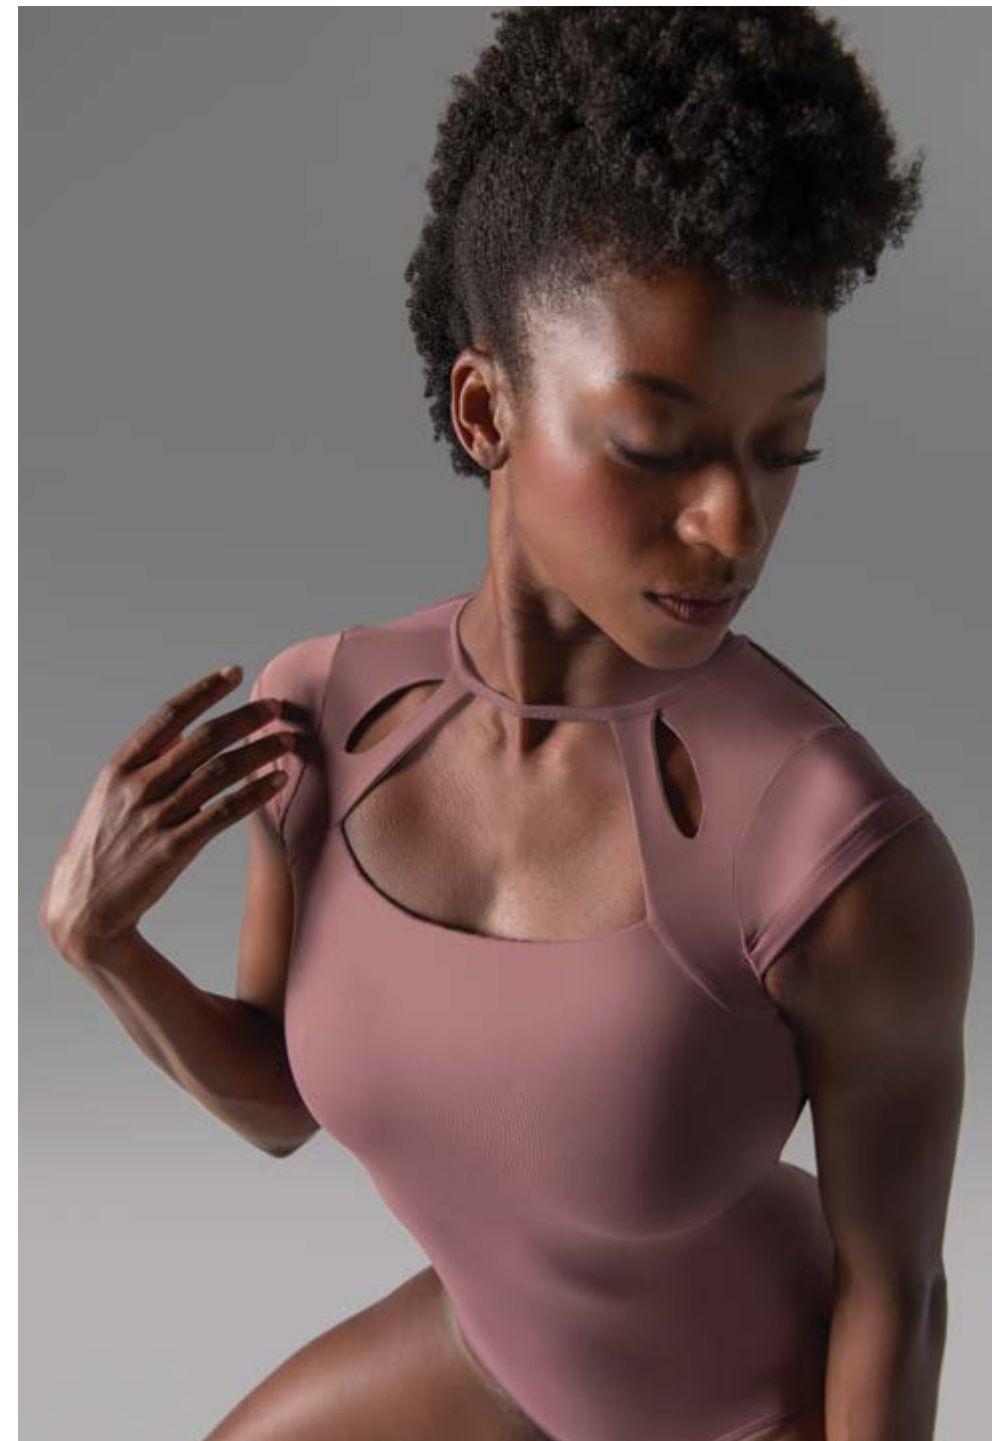

Liana

Adult 36 > 44 ✕ Youth 10 and 12
Available in 16 colors. Please see index.

Pictured colors (left to right): Ruby · Olive · Café au Lait · Wild Rose